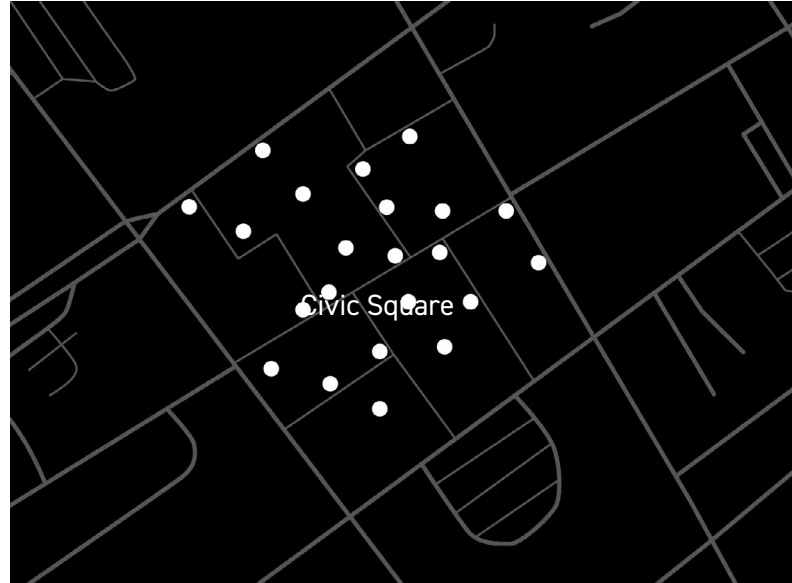

# CITY OF LAUNCESTON

HUB supplied 22 SMART.NODEs™ to City of Launceston and is enabling digital devices in the revamped Civic Square, largest open public space in the CBD. The SMART.NODEs™ feature smart lighting, banners & outreach arms, power outlets, USB Outlets and wayfinding.

## LOCATION

LAUNCESTON, TAS, AUSTRALIA