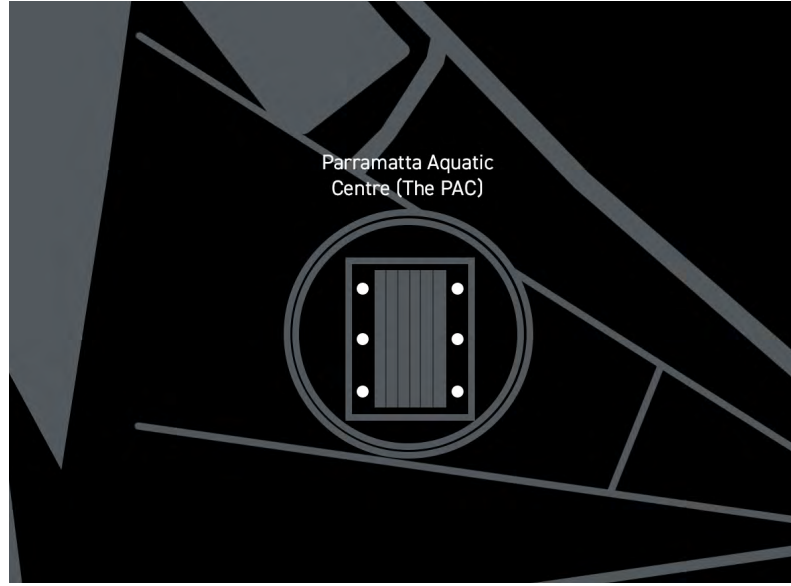

# PARRAMATTA AQUATIC CENTRE

The Parramatta Aquatic Centre is a new, inclusive community hub centred around the pleasure of swimming in a part setting. The design comprises swimming areas arranged around the ring, carved into the topography with the health and wellness facilities acting as a buffer to Park Parade.

HUB was delighted to supply a network of its SMART. POLEs to support the use of PA speakers, luminaires, banner artwork and CCTV at the outdoor 50-metre, 10-lane outdoor swimming pool.

## ACCESSORIES AND DEVICES INSTALLED

Streetlight Outreach

Feature Lighting

Banners

Smart Street Lighting