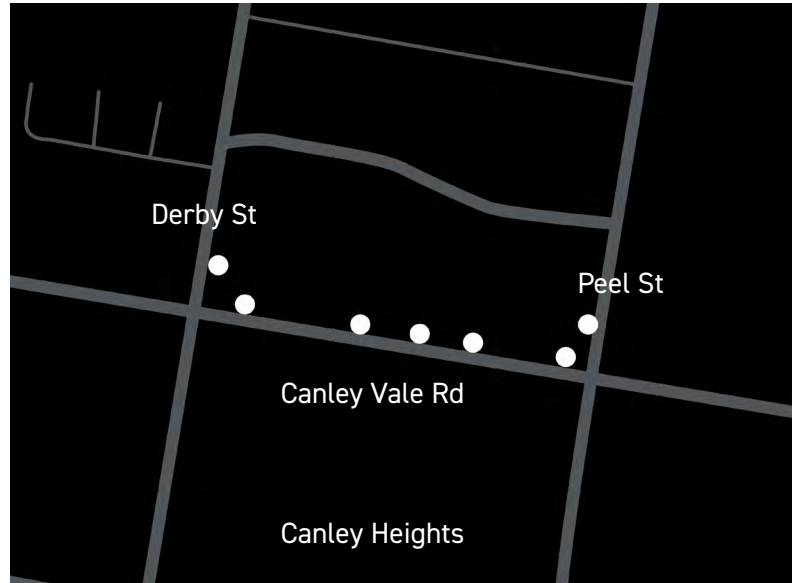

HUB PROJECT SHEET

FAIRFIELD CITY COUNCIL

HUB has deployed 6 SMART.POLEs and 1 SMART.NODE™ in Fairfield City Council's Canley Heights Town Centre. Stage 1 of the works, which saw upgrades to the footpath and lighting, which is turning the town centre into Fairfield City Council Smart Places. The SMART.NODE™ and SMART.POLEs provide a wide range of digital devices to the vibrant diverse residents and visitors including, CCTV, decorative lighting, public address system and capable of numerous other future services.

COLLABORATORS

CLIENT: FAIRFIELD CITY COUNCIL
 DESIGN SPECIFIER: HUB AUSTRALASIA
 CONTRACTOR:

LOCATION

SYDNEY, NSW, AUSTRALIA

YEAR

2022

ACCESSORIES AND DEVICES INSTALLED

S.N™ x1